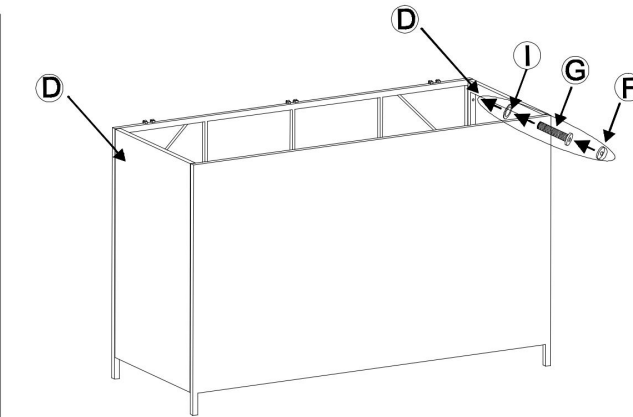

KRIFON

Darcy Puteboks Stor - Bark

NO.	Pic.	Name	Qty
A		Cover	1
B		Back Frame	1
C		Front Frame	1
D		Side Frame	2
E		Bottom Frame	1
F		Bolt Cover	17
G		M6*40 Bolt	14
H		M6*45 Bolt	3
I		Steel Washer	20
J		Pvc Nut Cover	3
K		Nut	3
L		Nut Wrench	1
M		Wrench	1

1

2

3

4

Do not tighten screws until completely assembled! Ikke dra til skruene helt før alle delene er sammenmontert!

110418