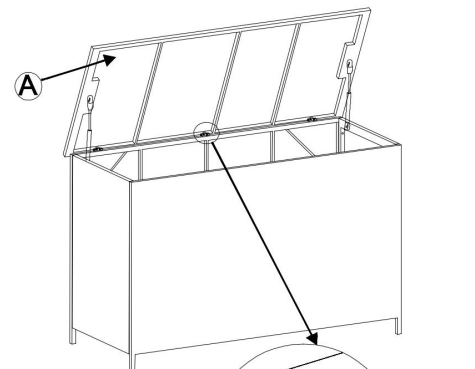

KRIFON

Darcy Puteboks Stor - Bark

NO.	Pic.	Name	Qty
A		Cover	1
B		Back Frame	1
C		Front Frame	1
D		Side Frame	2
E		Bottom Frame	1
F		Bolt Cover	17
G		M6*40 Bolt	14
H		M6*45 Bolt	3
I		Steel Washer	20
J		Pvc Nut Cover	3
K		Nut	3
L		Nut Wrench	1
M		Wrench	1

1

2

3

4

Do not tighten screws until completely assembled! Ikke dra til skruene helt før alle delene er sammenmontert!

110418