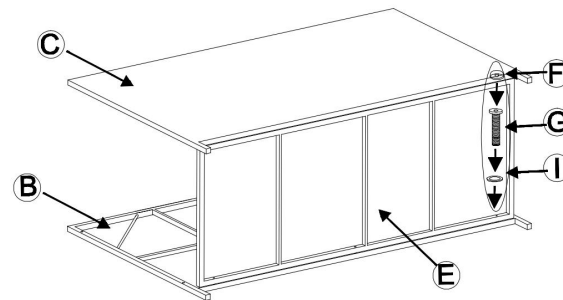

# Darcy Puteboks Stor - Bark

NO.	Pic.	Name	Qty
A		Cover	1
B		Back Frame	1
C		Front Frame	1
D		Side Frame	2
E		Bottom Frame	1
F		Bolt Cover	17
G		M6*40 Bolt	14
H		M6*45 Bolt	3
I		Steel Washer	20
J		Pvc Nut Cover	3
K		Nut	3
L		Nut Wrench	1
M		Wrench	1