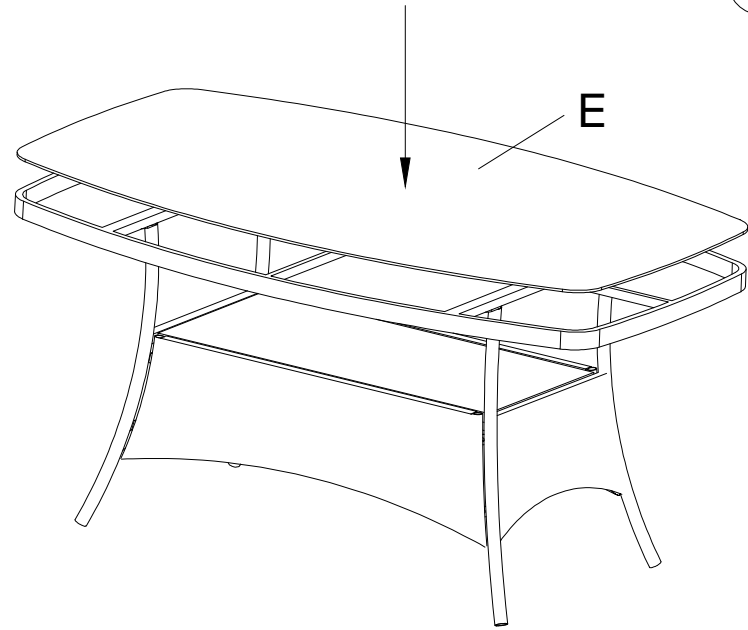

Do not tighten screws until completely assembled! Ikke dra til alle skruene før alle delene er sammenmontert.

110443