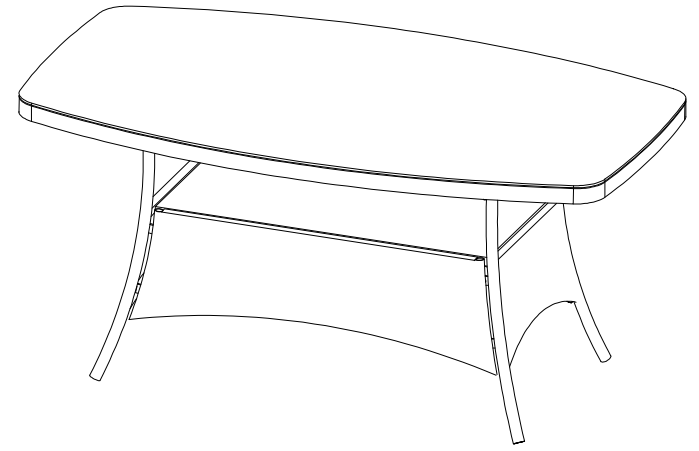

Do not tighten screws until completely assembled! Ikke dra til alle skruene før alle delene er sammenmontert.

110443